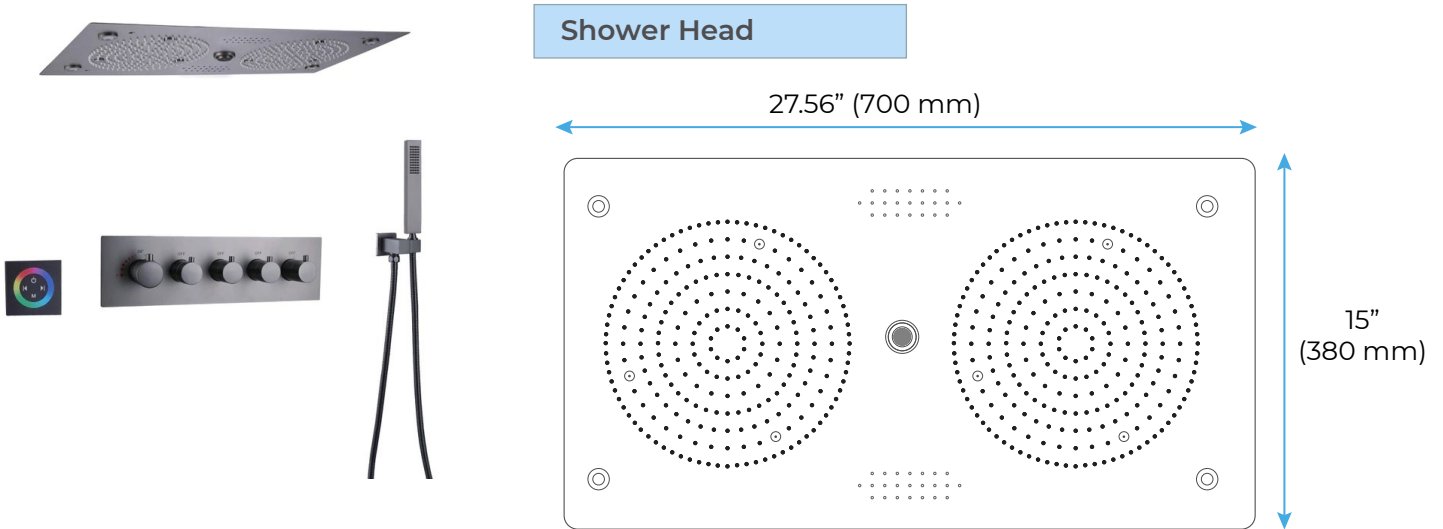

# GUNMETAL GRAY THERMOSTATIC RECESSED CEILING MOUNT RAINFALL LED MUSICAL SHOWER SYSTEM WITH HANDHELD SHOWER SPECIFICATIONS

- Shower Head Functions: Rainfall, Bubble, Mist
- Shower Panel /Hose Material: 304 Stainless Steel
- Showerheads Install: Embedded Ceiling Mounted
- Concealed Mixer Install: Wall-Mounted
- Shower Accessories Material: Brass
- LED Light: Need to Connect Power
- Shower Hose Length: 1.5M
- Power: 100V~240V Alternating Current (AC)
- LED Colors: 7 Colors
- Water Flow: 16L/min~28L/min
- Music: Need Bluetooth

Product shown is only for installation display purpose

## Touch Panel Control

- Turn On/Off Control
- MANUAL MODE Total 64 colors
- Auto mode setting
- AUTO MODE Total 11 Auto mode
- Set the speed of color change, fast/slow

All dimensions and specifications are nominal and may vary. Use actual products for accuracy in critical situations.

**Shower Mixer**

All Function can be used at the same time.

**Hand Shower**

Flow Rate: 2.0 GPM / 7.6 LPM

**Shower Mixer Connections**