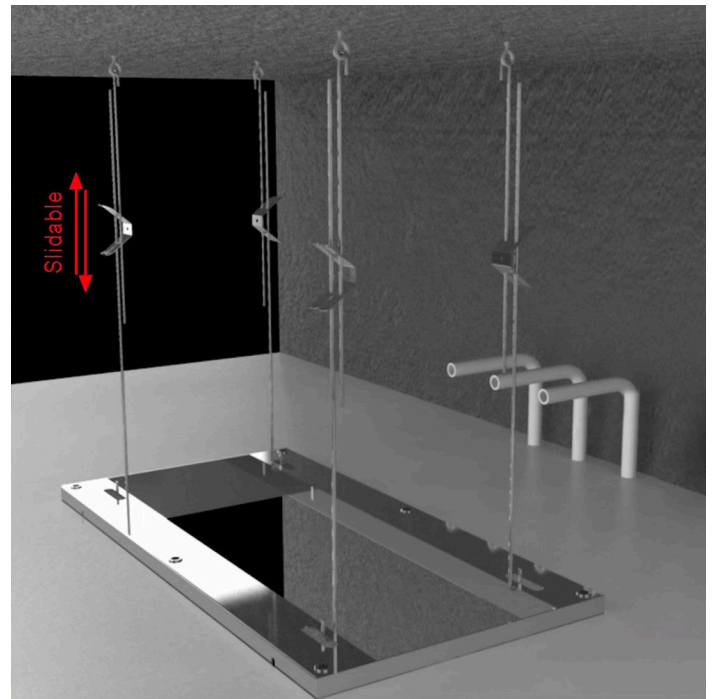

# GUNMETAL GRAY THERMOSTATIC RECESSED CEILING MOUNT RAINFALL LED MUSICAL SHOWER SYSTEM WITH HANDHELD SHOWER SPECIFICATIONS

- Shower Head Functions: Rainfall, Bubble, Mist
- Shower Panel /Hose Material: 304 Stainless Steel
- Showerheads Install: Embedded Ceiling Mounted
- Concealed Mixer Install: Wall-Mounted
- Shower Accessories Material: Brass
- LED Light: Need to Connect Power
- Shower Hose Length: 1.5M
- Power: 100V~240V Alternating Current (AC)
- LED Colors: 7 Colors
- Water Flow: 16L/min~28L/min
- Music: Need Bluetooth

Product shown is only for installation display purpose

## Touch Panel Control

- Turn On/Off Control
- MANUAL MODE Total 64 colors
- Auto mode setting
- AUTO MODE Total 11 Auto mode
- Set the speed of color change, fast/slow

All dimensions and specifications are nominal and may vary. Use actual products for accuracy in critical situations.

**Shower Mixer**

All Function can be used at the same time.

**Hand Shower**

Flow Rate: 2.0 GPM / 7.6 LPM

**Shower Mixer Connections**