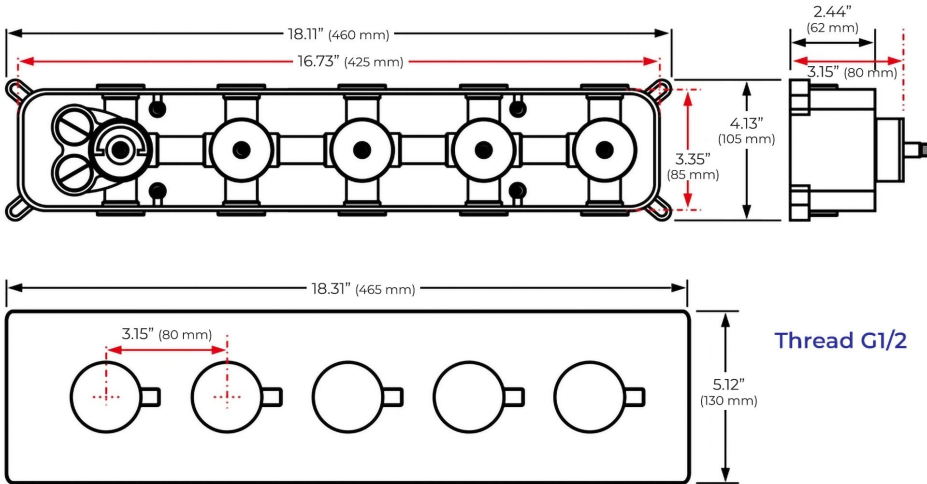

# GUNMETAL GRAY THERMOSTATIC RECESSED CEILING MOUNT RAINFALL LED MUSICAL SHOWER SYSTEM WITH HANDHELD SHOWER SPECIFICATIONS

- Shower Head Functions: Rainfall, Bubble, Mist
- Shower Panel /Hose Material: 304 Stainless Steel
- Showerheads Install: Embedded Ceiling Mounted
- Concealed Mixer Install: Wall-Mounted
- Shower Accessories Material: Brass
- LED Light: Need to Connect Power
- Shower Hose Length: 1.5M
- Power: 100V~240V Alternating Current (AC)
- LED Colors: 7 Colors
- Water Flow: 16L/min~28L/min
- Music: Need Bluetooth

## Touch Panel Control

- Turn On/Off Control
- MANUAL MODE Total 64 colors
- Auto mode setting
- AUTO MODE Total 11 Auto mode
- Set the speed of color change, fast/slow

All dimensions and specifications are nominal and may vary. Use actual products for accuracy in critical situations.

**Shower Mixer**

All Function can be used at the same time.

**Hand Shower**

Flow Rate: 2.0 GPM / 7.6 LPM

**Shower Mixer Connections**