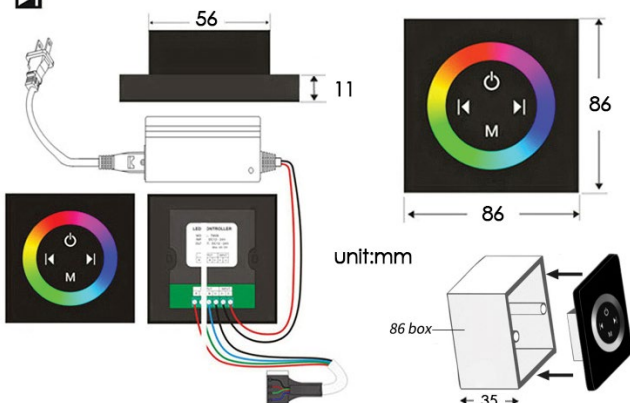

# GUNMETAL GRAY THERMOSTATIC RECESSED CEILING MOUNT RAINFALL LED MUSICAL SHOWER SYSTEM WITH HANDHELD SHOWER SPECIFICATIONS

- Shower Head Functions: Rainfall, Bubble, Mist
- Shower Panel /Hose Material: 304 Stainless Steel
- Showerheads Install: Embedded Ceiling Mounted
- Concealed Mixer Install: Wall-Mounted
- Shower Accessories Material: Brass
- LED Light: Need to Connect Power
- Shower Hose Length: 1.5M
- Power: 100V~240V Alternating Current (AC)
- LED Colors: 7 Colors
- Water Flow: 16L/min~28L/min
- Music: Need Bluetooth

## Touch Panel Control

- Turn On/Off Control
- MANUAL MODE Total 64 colors
- Auto mode setting
- AUTO MODE Total 11 Auto mode
- Set the speed of color change, fast/slow

All dimensions and specifications are nominal and may vary. Use actual products for accuracy in critical situations.

**Shower Mixer**

All Function can be used at the same time.

**Hand Shower**

Flow Rate: 2.0 GPM / 7.6 LPM

**Shower Mixer Connections**