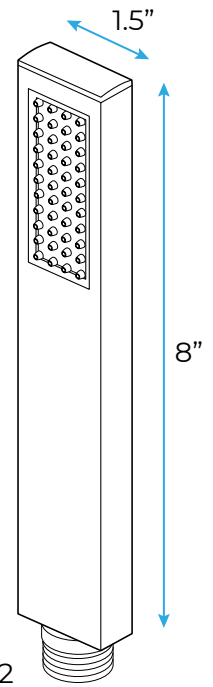

# GUNMETAL GRAY THERMOSTATIC RECESSED CEILING MOUNT RAINFALL LED MUSICAL SHOWER SYSTEM WITH HANDHELD SHOWER SPECIFICATIONS

- Shower Head Functions: Rainfall, Bubble, Mist
- Shower Panel /Hose Material: 304 Stainless Steel
- Showerheads Install: Embedded Ceiling Mounted
- Concealed Mixer Install: Wall-Mounted
- Shower Accessories Material: Brass
- LED Light: Need to Connect Power
- Shower Hose Length: 1.5M
- Power: 100V~240V Alternating Current (AC)
- LED Colors: 7 Colors
- Water Flow: 16L/min~28L/min
- Music: Need Bluetooth

## Touch Panel Control

- Turn On/Off Control
- MANUAL MODE Total 64 colors
- Auto mode setting
- AUTO MODE Total 11 Auto mode
- Set the speed of color change, fast/slow

All dimensions and specifications are nominal and may vary. Use actual products for accuracy in critical situations.

**Shower Mixer**

All Function can be used at the same time.

**Hand Shower**

Flow Rate: 2.0 GPM / 7.6 LPM

**Shower Mixer Connections**