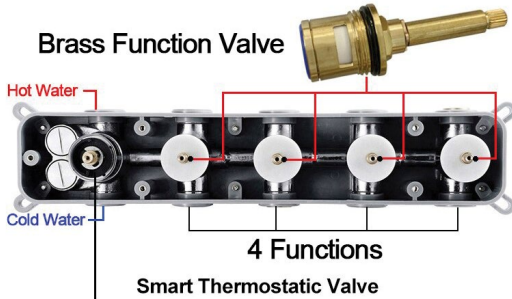

# GUNMETAL GRAY THERMOSTATIC RECESSED CEILING MOUNT RAINFALL LED MUSICAL SHOWER SYSTEM WITH HANDHELD SHOWER SPECIFICATIONS

- Shower Head Functions: Rainfall, Bubble, Mist
- Shower Panel /Hose Material: 304 Stainless Steel
- Showerheads Install: Embedded Ceiling Mounted
- Concealed Mixer Install: Wall-Mounted
- Shower Accessories Material: Brass
- LED Light: Need to Connect Power
- Shower Hose Length: 1.5M
- Power: 100V~240V Alternating Current (AC)
- LED Colors: 7 Colors
- Water Flow: 16L/min~28L/min
- Music: Need Bluetooth

## Touch Panel Control

- Turn On/Off Control
- MANUAL MODE Total 64 colors
- Auto mode setting
- AUTO MODE Total 11 Auto mode
- Set the speed of color change, fast/slow

All dimensions and specifications are nominal and may vary. Use actual products for accuracy in critical situations.

**Shower Mixer**

All Function can be used at the same time.

**Hand Shower**

Flow Rate: 2.0 GPM / 7.6 LPM

**Shower Mixer Connections**